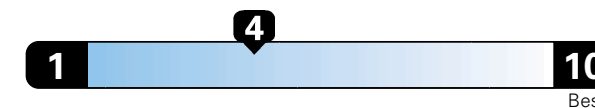

ALFA ROMEO STELVIO QUADRIFOGLIO AWD

2022 MODEL YEAR

THIS VEHICLE IS MANUFACTURED TO MEET SPECIFIC UNITED STATES REQUIREMENTS. THIS VEHICLE IS NOT MANUFACTURED FOR SALE OR REGISTRATION OUTSIDE OF THE UNITED STATES.

MANUFACTURER'S SUGGESTED RETAIL PRICE OF THIS MODEL INCLUDING DEALER PREPARATION

Base Price: **$84,650**

ALFA STELVIO QUADRIFOGLIO AWD

Exterior Color: Misano Blue Metallic Exterior Paint

Interior Color: Black Interior Color

Interior: Sport Leather Seats

Engine: 2.9L V6 Twin Turbo PDI Engine w/ Engine Stop/Start

Transmission: 8-Speed Automatic 8HP75 Transmission

STANDARD EQUIPMENT (UNLESS REPLACED BY OPTIONAL EQUIPMENT)

FUNCTIONAL/SAFETY FEATURES

- Full-Speed Forward-Collision Warning Plus
- Blind-Spot and Cross-Path Detection
- Adaptive Cruise Control with Full Stop
- Lane Departure Warning
- Front and Rear Park-Assist Sensors
- Rear Back-Up Camera
- Supplemental Front Seat-Mounted Side Air Bags
- LATCH-Ready Child-Seat Anchor System
- Remote Keyless-Entry
- Remote-Start System
- Tire Service Kit
- Alfa DNA PRO Drive Mode System
- Active Suspension
- Carbon Fiber Drive Shaft
- Torque Vectoring Rear Differential
- Hands-Free Power Liftgate

INTERIOR FEATURES